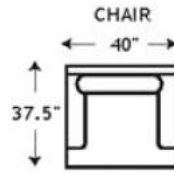

Wilshire Collection

2 T.P. CONT.

2 T.P. CONT.

2 T.P. CONT.

1 T.P. CONT.

1 T.P. CONT.

1 T.P. CONT.

NO T.P.

NO T.P.

ALL PIECES ARE 36.5" IN HEIGHT
unless otherwise noted
T.P. CONT. = Toss Pillows same as Contrast Fabric

Visit Our Main Showroom!
3405 Kietzke Lane
Reno, NV 89502
1-800-787-4223
www.RenoFurniture.com