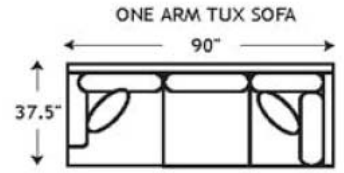

Wilshire Collection

2 T.P. CONT.

2 T.P. CONT.

2 T.P. CONT.

1 T.P. CONT.

1 T.P. CONT.

1 T.P. CONT.

NO T.P.

NO T.P.

ALL PIECES ARE 36.5" IN HEIGHT
unless otherwise noted
T.P. CONT. = Toss Pillows same as Contrast Fabric

Visit Our Main Showroom!
3405 Kietzke Lane
Reno, NV 89502
1-800-787-4223
www.RenoFurniture.com