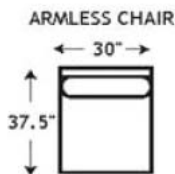

Wilshire Collection

2 T.P. CONT.

2 T.P. CONT.

2 T.P. CONT.

1 T.P. CONT.

1 T.P. CONT.

1 T.P. CONT.

NO T.P.

NO T.P.

ALL PIECES ARE 36.5" IN HEIGHT
unless otherwise noted
T.P. CONT. = Toss Pillows same as Contrast Fabric

Visit Our Main Showroom!
3405 Kietzke Lane
Reno, NV 89502
1-800-787-4223
www.RenoFurniture.com