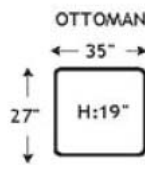

Wilshire Collection

2 T.P. CONT.

2 T.P. CONT.

2 T.P. CONT.

1 T.P. CONT.

1 T.P. CONT.

1 T.P. CONT.

NO T.P.

NO T.P.

ALL PIECES ARE 36.5" IN HEIGHT
unless otherwise noted
T.P. CONT. = Toss Pillows same as Contrast Fabric

Visit Our Main Showroom!
3405 Kietzke Lane
Reno, NV 89502
1-800-787-4223
www.RenoFurniture.com