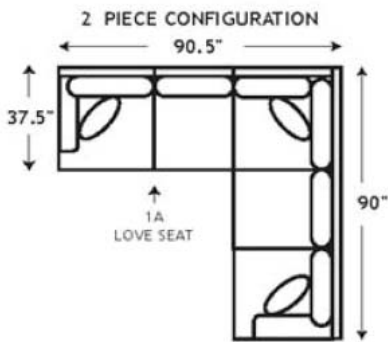

Wilshire Collection

2 T.P. CONT.

2 T.P. CONT.

2 T.P. CONT.

1 T.P. CONT.

1 T.P. CONT.

1 T.P. CONT.

NO T.P.

NO T.P.

ALL PIECES ARE 36.5" IN HEIGHT
unless otherwise noted
T.P. CONT. = Toss Pillows same as Contrast Fabric

Visit Our Main Showroom!
3405 Kietzke Lane
Reno, NV 89502
1-800-787-4223
www.RenoFurniture.com