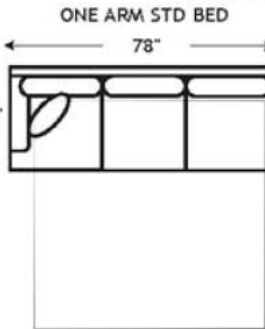

Wilshire Collection

2 T.P. CONT.

2 T.P. CONT.

2 T.P. CONT.

1 T.P. CONT.

1 T.P. CONT.

1 T.P. CONT.

NO T.P.

NO T.P.

ALL PIECES ARE 36.5" IN HEIGHT
unless otherwise noted
T.P. CONT. = Toss Pillows same as Contrast Fabric

Visit Our Main Showroom!
3405 Kietzke Lane
Reno, NV 89502
1-800-787-4223
www.RenoFurniture.com