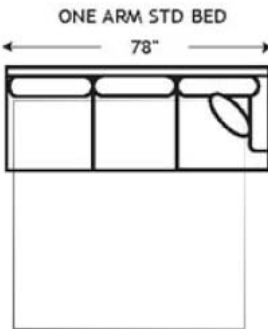

Wilshire Collection

2 T.P. CONT.

2 T.P. CONT.

2 T.P. CONT.

1 T.P. CONT.

1 T.P. CONT.

1 T.P. CONT.

NO T.P.

NO T.P.

ALL PIECES ARE 36.5" IN HEIGHT
unless otherwise noted
T.P. CONT. = Toss Pillows same as Contrast Fabric

Visit Our Main Showroom!
3405 Kietzke Lane
Reno, NV 89502
1-800-787-4223
www.RenoFurniture.com