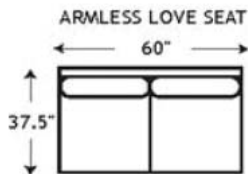

Wilshire Collection

2 T.P. CONT.

2 T.P. CONT.

2 T.P. CONT.

1 T.P. CONT.

1 T.P. CONT.

1 T.P. CONT.

NO T.P.

NO T.P.

ALL PIECES ARE 36.5" IN HEIGHT
unless otherwise noted
T.P. CONT. = Toss Pillows same as Contrast Fabric

Visit Our Main Showroom!
3405 Kietzke Lane
Reno, NV 89502
1-800-787-4223
www.RenoFurniture.com