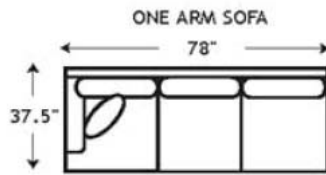

Wilshire Collection

2 T.P. CONT.

2 T.P. CONT.

2 T.P. CONT.

1 T.P. CONT.

1 T.P. CONT.

1 T.P. CONT.

NO T.P.

NO T.P.

ALL PIECES ARE 36.5" IN HEIGHT
unless otherwise noted
T.P. CONT. = Toss Pillows same as Contrast Fabric

Visit Our Main Showroom!
3405 Kietzke Lane
Reno, NV 89502
1-800-787-4223
www.RenoFurniture.com