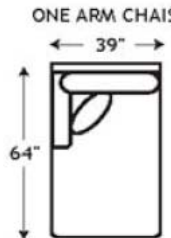

Wilshire Collection

2 T.P. CONT.

2 T.P. CONT.

2 T.P. CONT.

1 T.P. CONT.

1 T.P. CONT.

1 T.P. CONT.

NO T.P.

NO T.P.

ALL PIECES ARE 36.5" IN HEIGHT
unless otherwise noted
T.P. CONT. = Toss Pillows same as Contrast Fabric

Visit Our Main Showroom!
3405 Kietzke Lane
Reno, NV 89502
1-800-787-4223
www.RenoFurniture.com