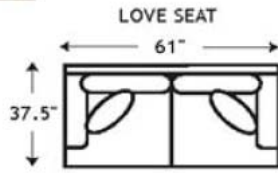

Wilshire Collection

2 T.P. CONT.

2 T.P. CONT.

2 T.P. CONT.

1 T.P. CONT.

1 T.P. CONT.

1 T.P. CONT.

NO T.P.

NO T.P.

ALL PIECES ARE 36.5" IN HEIGHT
unless otherwise noted
T.P. CONT. = Toss Pillows same as Contrast Fabric

Visit Our Main Showroom!
3405 Kietzke Lane
Reno, NV 89502
1-800-787-4223
www.RenoFurniture.com