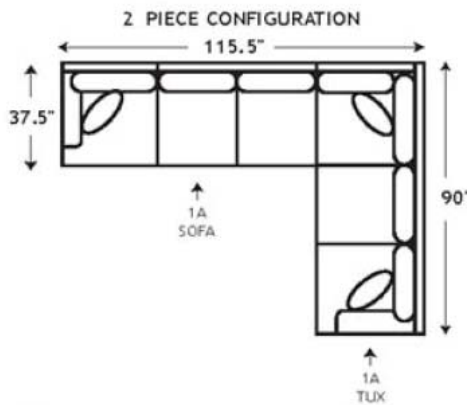

Wilshire Collection

2 T.P. CONT.

2 T.P. CONT.

2 T.P. CONT.

1 T.P. CONT.

1 T.P. CONT.

1 T.P. CONT.

NO T.P.

NO T.P.

ALL PIECES ARE 36.5" IN HEIGHT
unless otherwise noted
T.P. CONT. = Toss Pillows same as Contrast Fabric

Visit Our Main Showroom!
3405 Kietzke Lane
Reno, NV 89502
1-800-787-4223
www.RenoFurniture.com