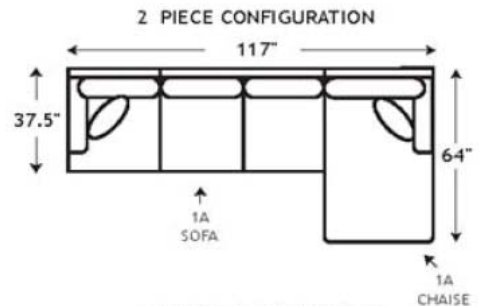

Wilshire Collection

2 T.P. CONT.

2 T.P. CONT.

2 T.P. CONT.

1 T.P. CONT.

1 T.P. CONT.

1 T.P. CONT.

NO T.P.

NO T.P.

ALL PIECES ARE 36.5" IN HEIGHT
unless otherwise noted
T.P. CONT. = Toss Pillows same as Contrast Fabric

Visit Our Main Showroom!
3405 Kietzke Lane
Reno, NV 89502
1-800-787-4223
www.RenoFurniture.com