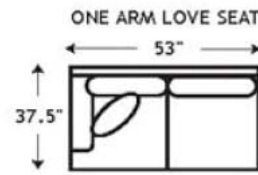

Wilshire Collection

2 T.P. CONT.

2 T.P. CONT.

2 T.P. CONT.

1 T.P. CONT.

1 T.P. CONT.

1 T.P. CONT.

NO T.P.

NO T.P.

ALL PIECES ARE 36.5" IN HEIGHT
unless otherwise noted
T.P. CONT. = Toss Pillows same as Contrast Fabric

Visit Our Main Showroom!
3405 Kietzke Lane
Reno, NV 89502
1-800-787-4223
www.RenoFurniture.com