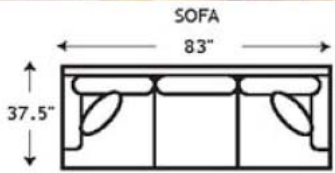

Wilshire Collection

2 T.P. CONT.

2 T.P. CONT.

2 T.P. CONT.

1 T.P. CONT.

1 T.P. CONT.

1 T.P. CONT.

NO T.P.

NO T.P.

ALL PIECES ARE 36.5" IN HEIGHT
unless otherwise noted
T.P. CONT. = Toss Pillows same as Contrast Fabric

Visit Our Main Showroom!
3405 Kietzke Lane
Reno, NV 89502
1-800-787-4223
www.RenoFurniture.com