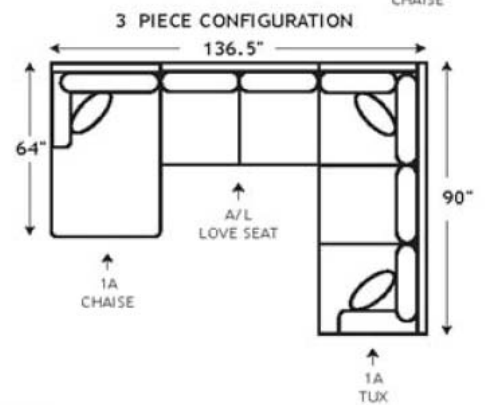

Wilshire Collection

2 T.P. CONT.

2 T.P. CONT.

2 T.P. CONT.

1 T.P. CONT.

1 T.P. CONT.

1 T.P. CONT.

NO T.P.

NO T.P.

ALL PIECES ARE 36.5" IN HEIGHT
unless otherwise noted
T.P. CONT. = Toss Pillows same as Contrast Fabric

Visit Our Main Showroom!
3405 Kietzke Lane
Reno, NV 89502
1-800-787-4223
www.RenoFurniture.com