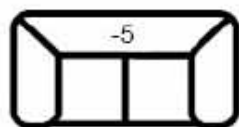

Note: Body Fabric On Front Rail, Inside/Outside Arms, Inside/Outside Back
 Seat Cushions Are Combo# 1 With Body Welt - Back Pillows Are 1/2 Combo# 1, 1/2 Combo# 2 With Body Welt
 Arm Pillows Are 1/2 Body, 1/2 Combo# 2 With Body Welt

Vail - 7 Sofa
 L 92 D 42 H 32 in

Vail - C Chair
 L 48 D 42 H 32 in

Vail 11L / 11R
 L 104 D 42 H 32 in

Vail 3L / 3R
 L 89 D 42 H 32 in

Vail 2L / 3R
 L 68 D 42 H 32 in

Vail 15 / 16
 L 40 D 68 H 32 in

Vail - 5 Loveseat
 L 69 D 42 H 32 in