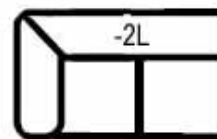

Note: Body Fabric On Front Rail, Inside/Outside Arms, Inside/Outside Back
 Seat Cushions Are Combo# 1 With Body Welt - Back Pillows Are 1/2 Combo# 1, 1/2 Combo# 2 With Body Welt
 Arm Pillows Are 1/2 Body, 1/2 Combo# 2 With Body Welt

Vail - 7 Sofa
 L 92 D 42 H 32 in

Vail - C Chair
 L 48 D 42 H 32 in

Vail 11L / 11R
 L 104 D 42 H 32 in

Vail 3L / 3R
 L 89 D 42 H 32 in

Vail 2L / 3R
 L 68 D 42 H 32 in

Vail 15 / 16
 L 40 D 68 H 32 in

Vail - 5 Loveseat
 L 69 D 42 H 32 in