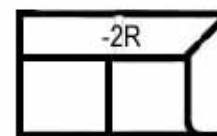

Note: Body Fabric On Front Rail, Inside/Outside Arms, Inside/Outside Back
 Seat Cushions Are Combo# 1 With Body Welt - Back Pillows Are 1/2 Combo# 1, 1/2 Combo# 2 With Body Welt
 Arm Pillows Are 1/2 Body, 1/2 Combo# 2 With Body Welt

Vail - 7 Sofa
 L 92 D 42 H 32 in

Vail - C Chair
 L 48 D 42 H 32 in

Vail 11L / 11R
 L 104 D 42 H 32 in

Vail 3L / 3R
 L 89 D 42 H 32 in

Vail 2L / 3R
 L 68 D 42 H 32 in

Vail 15 / 16
 L 40 D 68 H 32 in

Vail - 5 Loveseat
 L 69 D 42 H 32 in