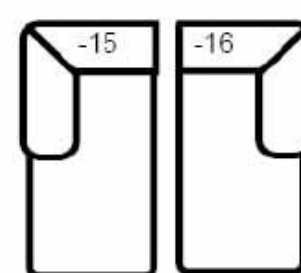

Note: Body Fabric On Front Rail, Inside/Outside Arms, Inside/Outside Back
 Seat Cushions Are Combo# 1 With Body Welt - Back Pillows Are 1/2 Combo# 1, 1/2 Combo# 2 With Body Welt
 Arm Pillows Are 1/2 Body, 1/2 Combo# 2 With Body Welt

Vail - 7 Sofa
 L 92 D 42 H 32 in

Vail - C Chair
 L 48 D 42 H 32 in

Vail 11L / 11R
 L 104 D 42 H 32 in

Vail 3L / 3R
 L 89 D 42 H 32 in

Vail 2L / 3R
 L 68 D 42 H 32 in

Vail 15 / 16
 L 40 D 68 H 32 in

Vail - 5 Loveseat
 L 69 D 42 H 32 in