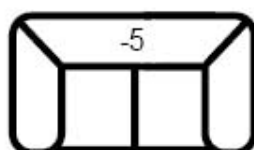

# Taos Collection

Transitional Loose Pillow Back - Nail Head Trim  
 Soft Cloud Seat Cushion  
 No-Sag Spring Seat Construction

Style	Description	Back Pillows	Arm Pillows
7	Sofa	3	2
5	Loveseat	2	2
C	Chair	1	0
O	Ottoman	N/A	N/A
Q	Queen Sleeper	3	2

Note: Top Of Seat Cushions And Front Of Back Pillows Are Combo#1  
 Arm Pillows Are Combo# 2 With Self Welt  
 Top Of Ottoman Is Combo# 1

**Taos -7**  
 L 93 D 39 H 37 in

**Taos -5**  
 L 68 D 39 H 37 in