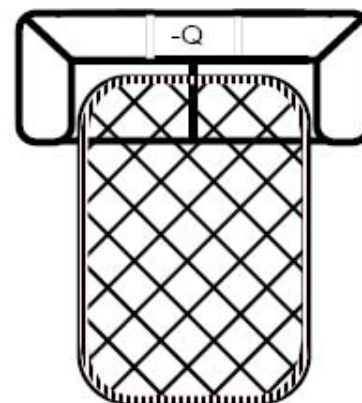

# Taos Collection

Transitional Loose Pillow Back - Nail Head Trim  
 Soft Cloud Seat Cushion  
 No-Sag Spring Seat Construction

Style	Description	Back Pillows	Arm Pillows
7	Sofa	3	2
5	Loveseat	2	2
C	Chair	1	0
O	Ottoman	N/A	N/A
Q	Queen Sleeper	3	2

Note: Top Of Seat Cushions And Front Of Back Pillows Are Combo#1  
 Arm Pillows Are Combo# 2 With Self Welt  
 Top Of Ottoman Is Combo# 1

**Taos -7**  
 L 93 D 39 H 37 in

**Taos -5**  
 L 68 D 39 H 37 in

**Taos -C**  
 L 47 D 39 H 37 in

**Taos -O**  
 L 29 D 22 H 19 in

**Taos -Q**  
 L 93 D 39 H 37 in

Visit Our Main Showroom!  
 3405 Kietzke Lane  
 Reno, NV 89502  
 1-800-787-4223  
[www.RenoFurniture.com](http://www.RenoFurniture.com)