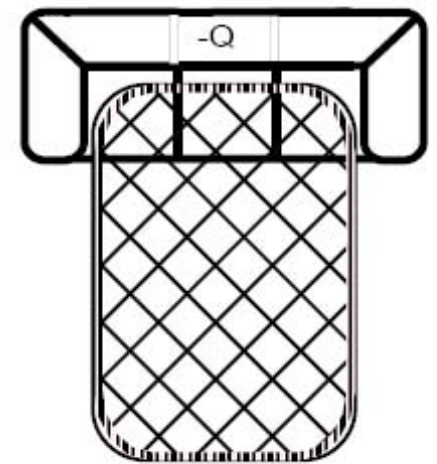

Nancy Collection

Transitional Loose Pillow Back - Nail Head Trim
Soft Cloud Cushion - No-Sag Spring Seat Construction

Pillows on unit:

- 7, & Q (3 back/body - 2 arm/ 1/2 body 1/2 contrast)
- 5 (2 back/body - 2 arm/ 1/2 body 1/2 contrast)
- C (1 back/body - 1 arm/ 1/2 body 1/2 contrast)

Nancy -7 sofa
L 93 D 39 H 37 in

Nancy -C chair
L 47 D 39 H 37 in

Nancy -Q queen sleeper
L 93 D 39 H 37 in

Nancy -5 loveseat
L 68 D 39 H 37 in

Nancy -O ottoman
L 29 D 22 H 19 in

Visit Our Main Showroom!
3405 Kietzke Lane
Reno, NV 89502
1-800-787-4223
www.RenoFurniture.com